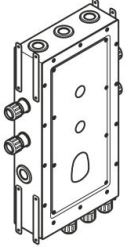

Drybox Thermostat module with 2 valves

#Error

- Dimensions 300 x 600 x 108 mm
- brushed stainless steel cover
- stainless steel casing
- Overflow is part of the scope of delivery.