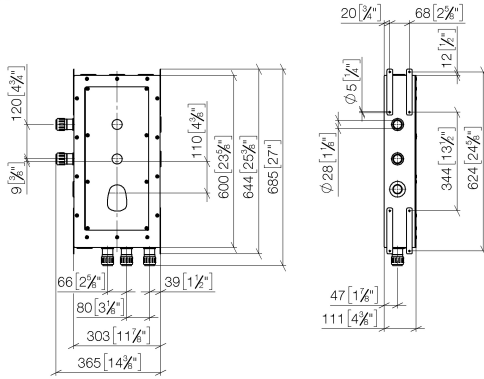

## Hand shower set with integrated shower holder

27 802 660

- normal flow
- with anti-scale system
- 3/8" shower outlet
- metal shower hose 1250mm with integrated anti-twist protection
- rosette Ø 60 mm
- 1/2" connection
- WRAS: 1912049

## Hand shower set with integrated shower holder

27 802 660

mm [inches]

## Drybox Thermostat module with 2 valves

---

#Error

- Dimensions 300 x 600 x 108 mm
- brushed stainless steel cover
- stainless steel casing
- Overflow is part of the scope of delivery.

## Drybox Thermostat module with 2 valves

#Error

mm [inches]  
M 1:10