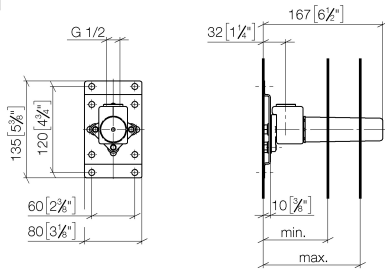

## Rain shower with wall fixing 300 mm

28 679 970

- 450 mm projection
- rain shower Ø 300 mm
- rain flow
- rosette Ø 60 mm
- 1/2" connection
- with anti-scale system
- quick clearing
- WRAS: 1707033
- This product can help a building to meet requirements of Green Building Rating Systems, e.g. LEED®, BREEAM®, DGNB

## Hand shower set with integrated shower holder

27 802 660

- normal flow
- with anti-scale system
- 3/8" shower outlet
- metal shower hose 1250mm with integrated anti-twist protection
- rosette Ø 60 mm
- 1/2" connection
- WRAS: 1912049

## Hand shower set with integrated shower holder

27 802 660

mm [inches]

## Concealed wall elbow

#Error

mm [inches]

	min	max
CL. 1	90 [3 1/2"]	163 [6 3/8"]
CL. 2	68 [2 5/8"]	135 [5 3/8"]
Domicil	90 [3 1/2"]	163 [6 3/8"]
Gentle	90 [3 1/2"]	163 [6 3/8"]
IMO	90 [3 1/2"]	163 [6 3/8"]
Lissé	90 [3 1/2"]	163 [6 3/8"]
MEM	90 [3 1/2"]	163 [6 3/8"]
Symetrics	90 [3 1/2"]	163 [6 3/8"]
Vaia	90 [3 1/2"]	163 [6 3/8"]