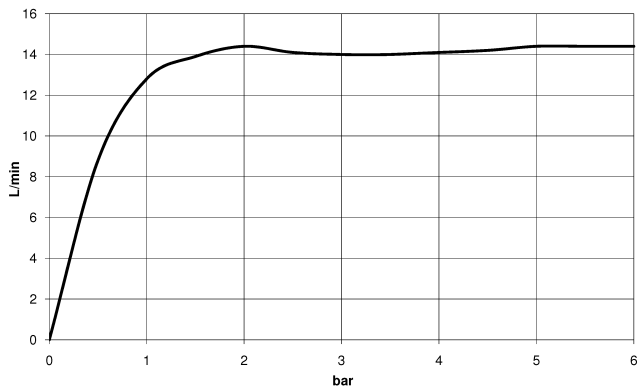

### Recommended miscellaneous

---

**Concealed wall elbow**

- min. recess depth 90 mm
- max. recess depth 163 mm

35 085 970 90

### Flow rate chart