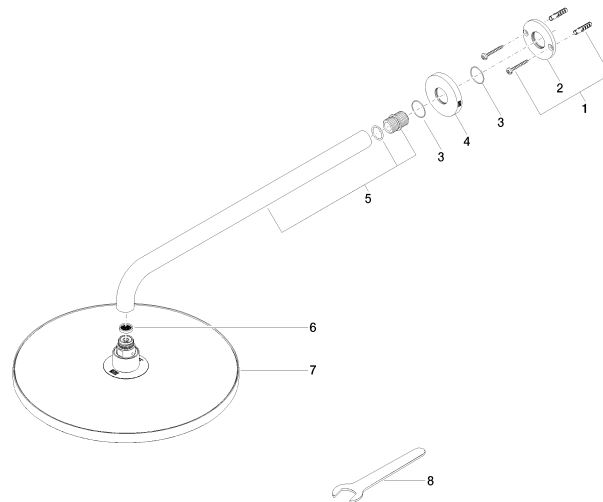

### Concealed wall elbow

35 085 970 90

- min. recess depth 90 mm
- max. recess depth 163 mm

**Rain shower with wall fixing 300 mm**

28 679 970

mm [inches]

**Flow rate chart**

### Spare parts list

No.	Item Number	Name	Quantity used	Delivery time
1	04 30 31 032 00 90	fixing set	1	2
2	09 17 20 120 90	holder	1	2
3	09 14 10 150 90	seal	2	2
4	09 27 97 015-33	rosette	1	30
5	90 11 03 070 00-33	pipe	1	30
6	09 23 01 075 90	insert	1	2
7	04 12 05 091 00-33	shower	1	30
8	09 30 09 069 90	key	1	2

## Hand shower set with integrated shower holder

27 802 660

- normal flow
- with anti-scale system
- 3/8" shower outlet
- metal shower hose 1250mm with integrated anti-twist protection
- rosette Ø 60 mm
- 1/2" connection
- WRAS: 1912049