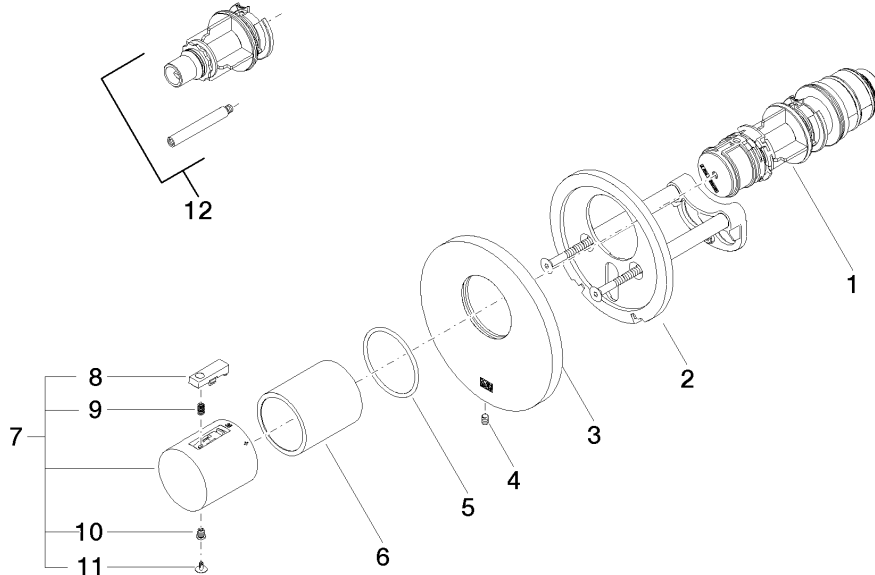

## Hand shower set with integrated shower holder

27 802 660

- normal flow
- with anti-scale system
- 3/8" shower outlet
- metal shower hose 1250mm with integrated anti-twist protection
- rosette Ø 60 mm
- 1/2" connection
- WRAS: 1912049

**Required miscellaneous**

**xGRID Installation track 555 mm** 12 360 970 90

xTOOL Concealed thermostat without volume control 3/4"

---

36 503 979

mm [inches]

**xTOOL Concealed thermostat without volume control 3/4"**

36 503 979

**Spare parts list**

No.	Item Number	Name	Quantity used	Delivery time
1	90 15 02 065 00 90	cartridge	1	2
2	90 11 01 196 00 90	base	1	2
3	09 11 02 537-33	cover	1	30
4	09 31 11 048 90	pin	1	2
5	09 14 10 049 90	seal	1	2
6	09 21 02 112-33	sleeve	1	30
7	90 17 33 004 00-33	handle	1	30
8	90 21 33 010 00-13	handle	1	2
9	90 16 02 027 00 90	spring	1	2
10	09 30 30 136 90	screw	1	2
11	09 31 20 049-13	plug	1	30
12	12 178 970 90	Extension 46 mm	1	2