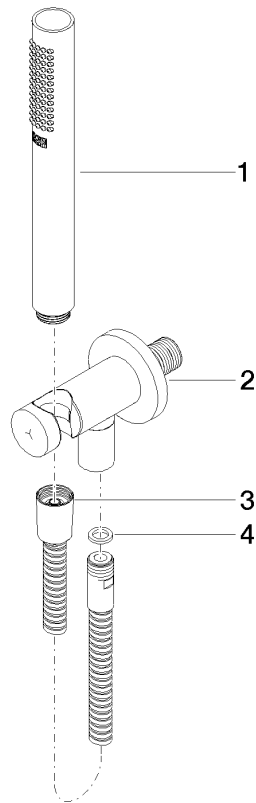

Hand shower set with integrated shower holder

27 802 660

Spare parts list

No.	Item Number	Name	Quantity used	Delivery time
1	28 019 979-33	Hand shower	1	10
2	28 490 660-33	Wall elbow with integrated shower holder	1	10
3	90 30 02 072 00-33	Metal shower hose 1/2" x 3/8" x 1250 mm	1	30
4	09 14 20 026 90	seal	1	2