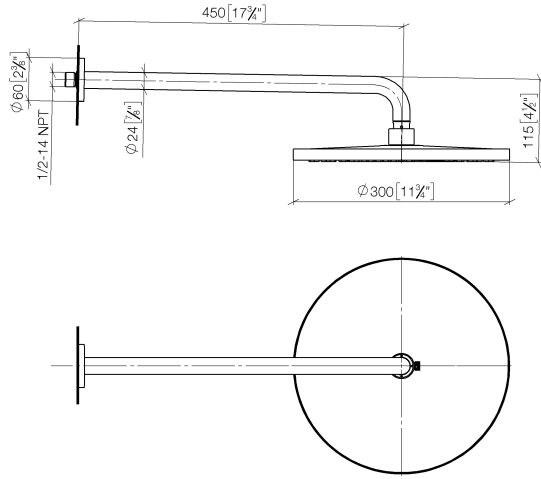

## Rain shower with wall fixing 300 mm

28 679 970

- 450 mm projection
- rain shower Ø 300 mm
- rain flow
- rosette Ø 60 mm
- 1/2" connection
- with anti-scale system
- quick clearing
- WRAS: 1707033
- This product can help a building to meet requirements of Green Building Rating Systems, e.g. LEED®, BREEAM®, DGNB

### Concealed wall elbow

35 085 970 90

- min. recess depth 90 mm
- max. recess depth 163 mm

**Rain shower with wall fixing 300 mm**

28 679 970

mm [inches]

**Flow rate chart**

## Hand shower set with integrated shower holder

27 802 660

- normal flow
- with anti-scale system
- 3/8" shower outlet
- metal shower hose 1250mm with integrated anti-twist protection
- rosette Ø 60 mm
- 1/2" connection
- WRAS: 1912049

## Hand shower set with integrated shower holder

27 802 660

mm [inches]