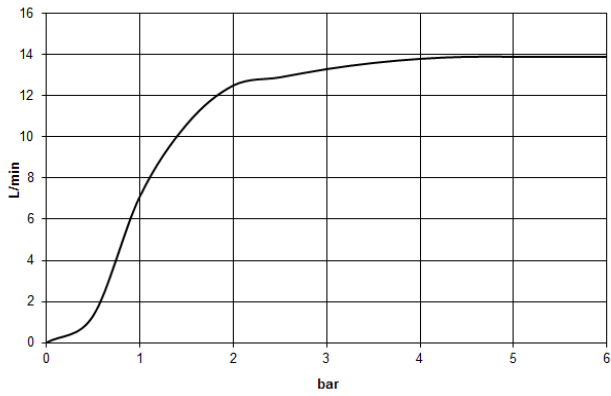

### Concealed wall elbow

35 085 970 90

- min. recess depth 90 mm
- max. recess depth 163 mm

**Rain shower with wall fixing 300 mm**

28 679 970

mm [inches]

**Flow rate chart**