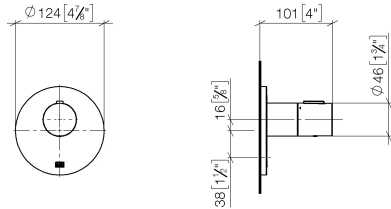

## Hand shower set with integrated shower holder

27 802 660

mm [inches]

**Required miscellaneous**

**xGRID Installation track 555 mm** 12 360 970 90

xTOOL Concealed thermostat without volume control 3/4"

---

36 503 979

mm [inches]

**xTOOL Concealed thermostat without volume control 3/4"**